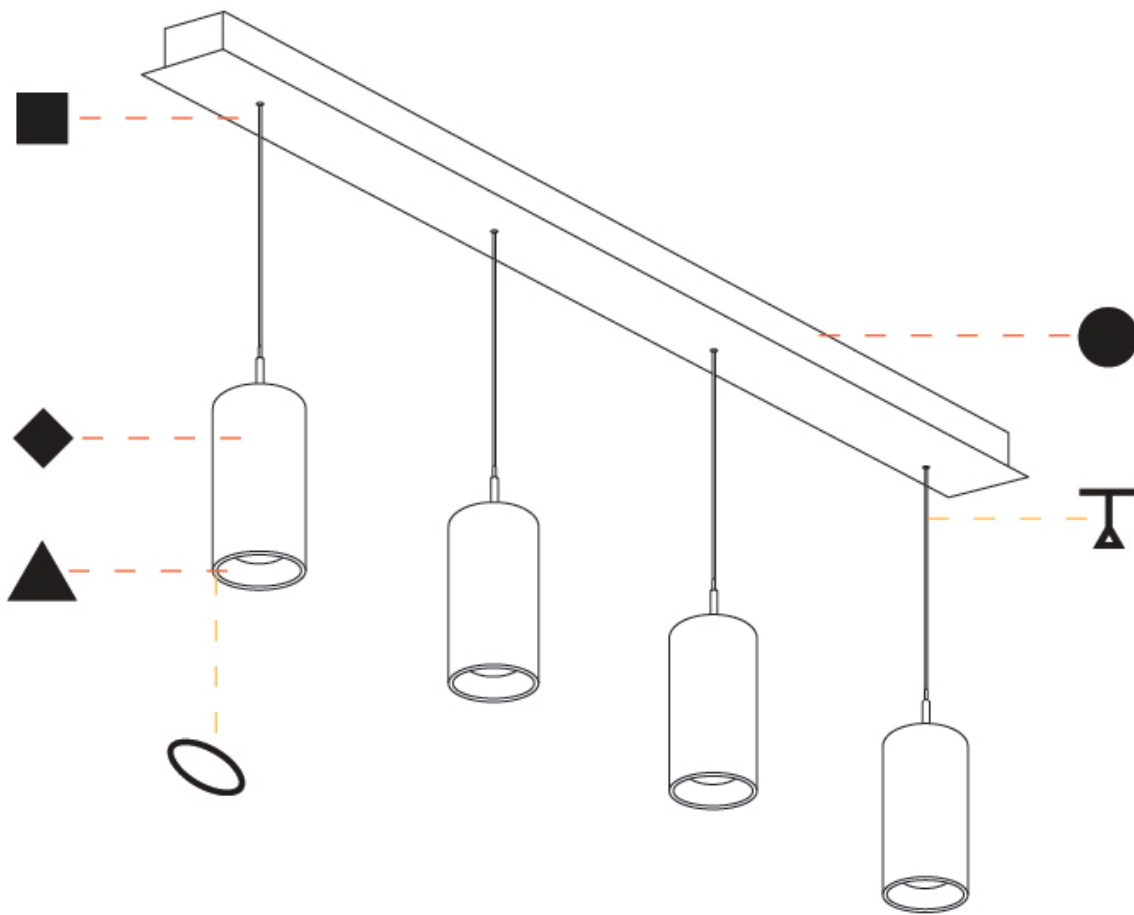

G-MINI CHANNEL HANGOVER SUSPENSION

A300624-

PROJECT	_____
TYPE	_____
SPECIFIER	_____
QUANTITY	_____
DATE	_____

A